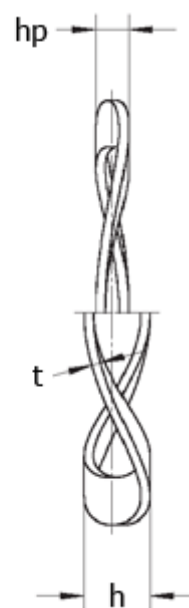

Article number: 22012106

Description: Wave washer L&M 39,1x33x0,3 K3  
for bearing : 6203

## Measures

|               |         |                               |
|---------------|---------|-------------------------------|
| d1            | = 33.10 | Weight (kg) / 100 pcs = 0.080 |
| d2            | = 39.00 |                               |
| F (N) at $hp$ | = 70.0  |                               |
| For bearing   | = 6203  |                               |
| h             | = 2.8   |                               |
| $hp$          | = 1.25  |                               |
| t             | = 0.30  |                               |
| Waves         | = 4     |                               |